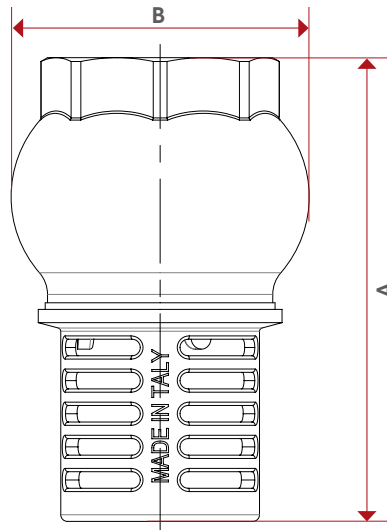

## FOOT VALVE

SIZE	PRESSURE	CODE	PACKING
1/2" (DN 15)	10bar/145psi	1400012	12/156
3/4" (DN 20)	10bar/145psi	1400034	12/96
1" (DN 25)	10bar/145psi	1400100	12/96
1 1/4" (DN 32)	8bar/116psi	1400114	5/60
1 1/2" (DN 40)	8bar/116psi	1400112	3/30
2" (DN 50)	8bar/116psi	1400200	2/26
2 1/2" (DN 65)	6bar/87psi	1400212	1/16
3" (DN 80)	6bar/87psi	1400300	1/8
4" (DN 100)	6bar/87psi	1400400	1/6

### TECHNICAL SPECIFICATIONS

Body and strainer in brass.

Strainer washer in fibre.

Plate in brass.

Washer in NBR.

Minimum and maximum working temperatures: 0°C, 90°C.

Thread: ISO228 (equivalent to DIN EN ISO 228 and BS EN ISO 228).

Available also with NPT thread in the sizes 2 1/2", 3" e 4".

## OVERALL DIMENSIONS

	1/2"	3/4"	1"	1"1/4	1"1/2	2"	2"1/2	3"	4"
DN	15	20	25	32	40	50	65	80	100
A	59,5	70	81	94	101,5	119	139	175	194
B	39	45	51	61	68,5	80	100	121	145
Kg/cm <sup>2</sup> bar	10	10	10	8	8	8	6	6	6
LBS - psi	145	145	145	116	116	116	87	87	87