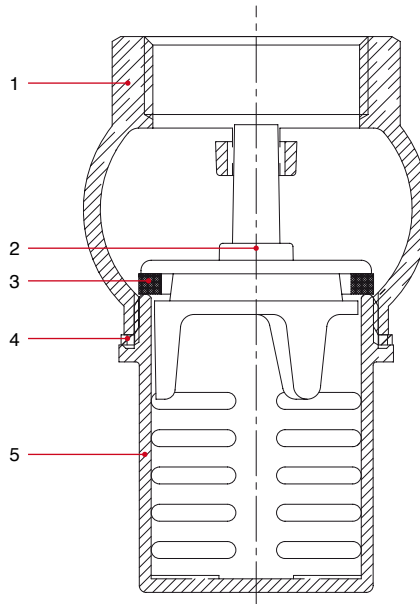

POS.	DESCRIPTION	N.	MATERIAL
1	Body	1	Brass CW617N
2	Plate	1	Brass CW617N
3	Washer	1	NBR
4	Washer	1	Fibre
5	Strainer	1	Brass CB753S